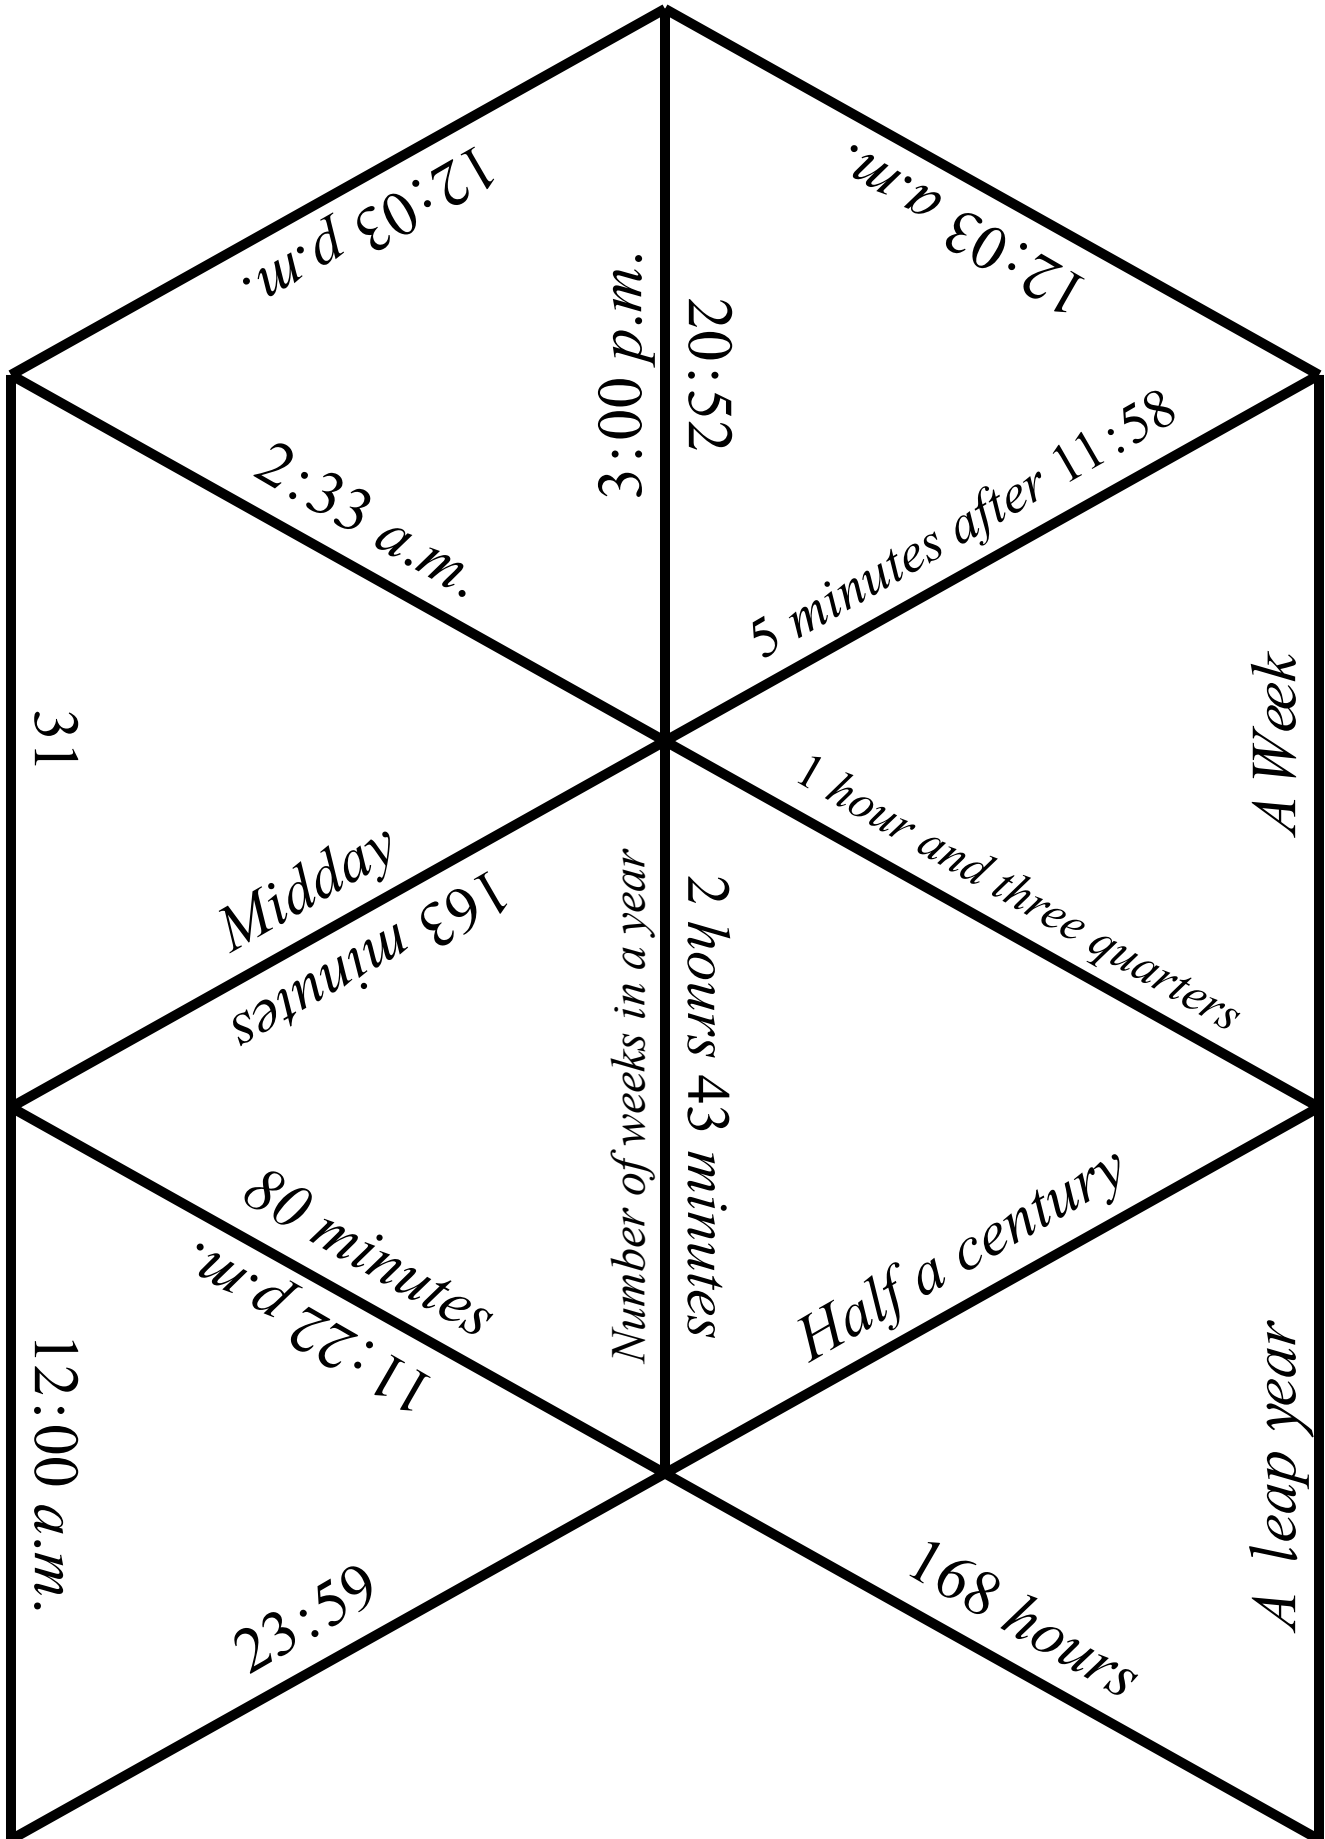

Tarsia 1: Time

Tarsia 1: Time

Tarsia 1: Time

Tarsia 1: Time

5.34 p.m.	17:34
Length of a rugby game	80 minutes
2 hours 43 minutes	163 minutes
Half a century	50 years
720 seconds	12 minutes
1 hour and three quarters	6300 seconds
A week	168 hours
A leap year	The year 1564
Not a leap year	The year 1966
Days in November	30

Tarsia 1: Time

Midnight	12:00 a.m.
23:22	11:22 p.m.
Days in August	31
Midday	12:00 p.m.
Twenty minutes before 20:13	7:53 p.m.
Half an hour after 11:46 p.m.	00:16
Eight minutes to nine at night	20:52
00:03	12:03 a.m.
5 minutes after 11:58	12:03 p.m.
A quarter of an hour before 2:48 a.m.	2:33 a.m.

Tarsia 1: Time

20 minutes	1200 seconds
Hours between 19:30 Monday and 06:30 Wednesday	35 hours
50 minutes	3000 seconds
Half past three in the afternoon	15:30
The usual start of a Saturday football match	03:00 p.m.
Number of weeks in a year	52
Days in a leap year	366
3:15 p.m.	15:15
23:59	A minute to midnight
Breakfast?	08:00

Tarsia 1: Time